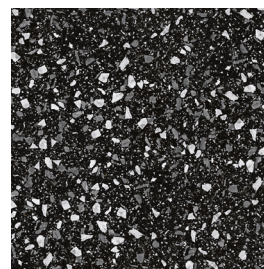

Regal Range

The Regal range has unique features that have been designed to replicate natural pebbles and stones. If you want a stone look without the uneven surface, then this is the tile for you.

Rectified edge with a matt surface makes the Regal range perfect for interior floor and wall applications.

With a smooth matt finish, this tile is suitable for interior floors and walls.

Regal Natural
Matt 600x600mm

Regal Azure
Matt 600x600mm

Regal Midnight
Matt 600x600mm